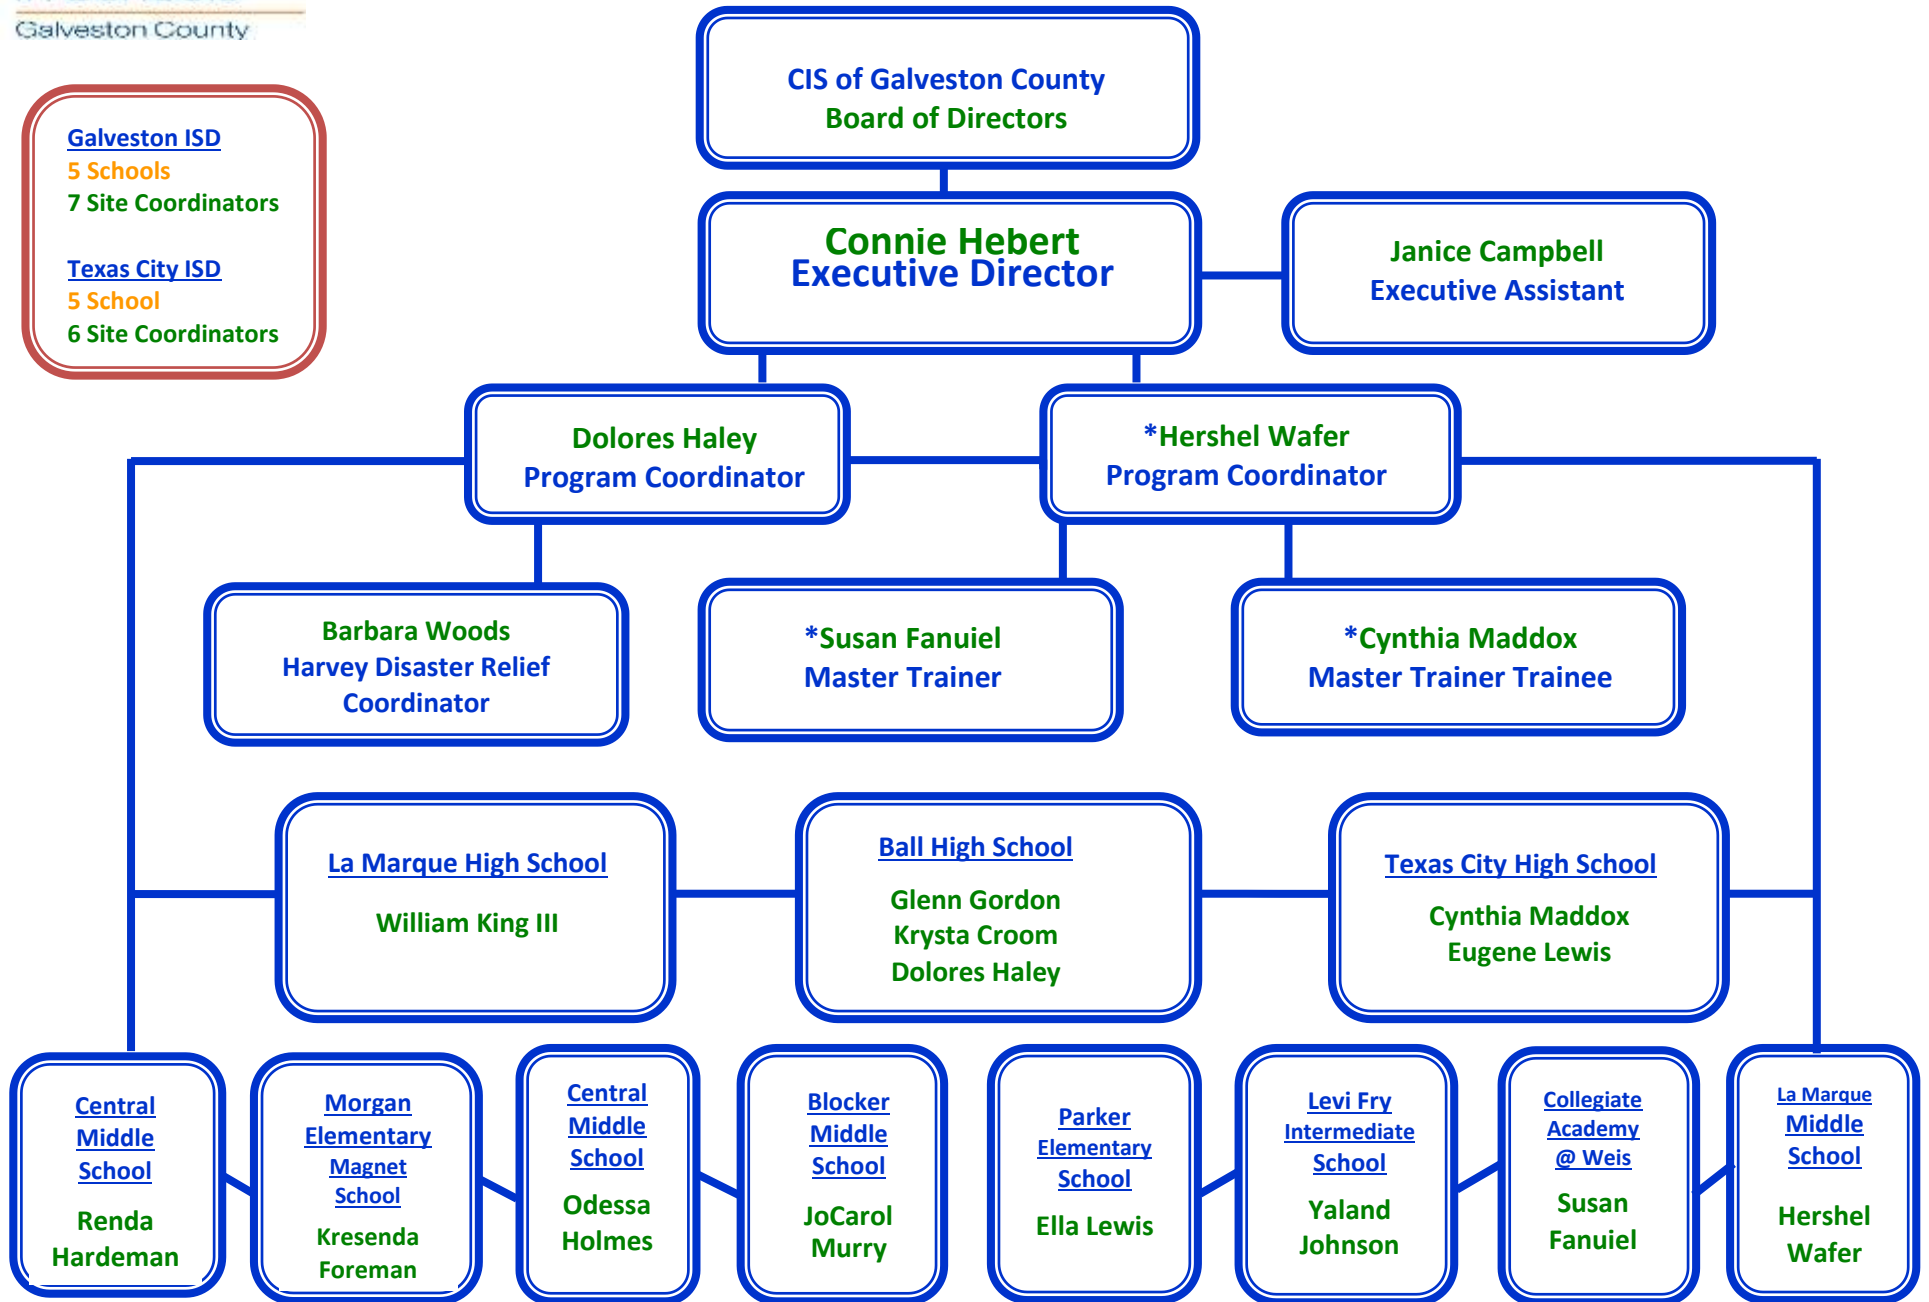

# Communities In Schools of Galveston County Organizational Chart

Galveston ISD  
5 Schools  
7 Site Coordinators

Texas City ISD  
5 School  
6 Site Coordinators

\*Also fulltime site coordinator on a campus.